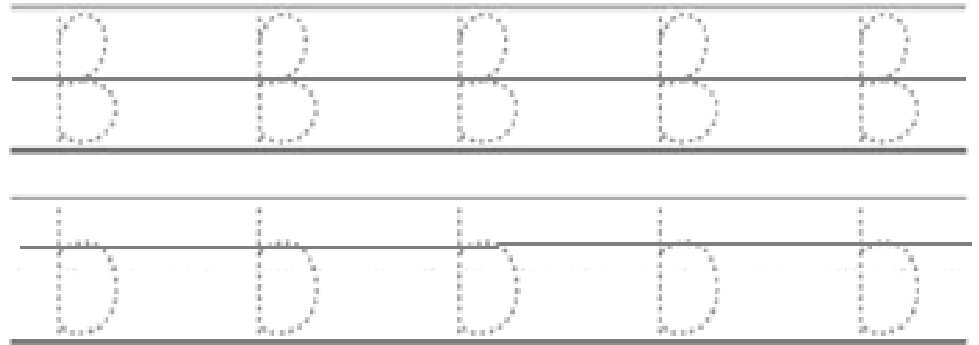

NAWABEGH AL-RIYADH INTERNATIONAL SCHOOL

مدارس نوابع الرياض العالمية
1st Semester (2022-2023)

Weekend Homework

Name: -----

Pre-KG:-----

Date:22/9/2022

Q1. Follow the lines with your pencil.

Q2. Trace.

A a

Q3. Circle letter (A) and its sound (a).

A	B	a	D	b	A	c
a	C	A	b	B		
e	f	a	A	a		

Q4.Trace .

Bb

Q5.Color the circles with the letter B or b.

Q6.Trace.

Q7. Color the circles that have letter C .