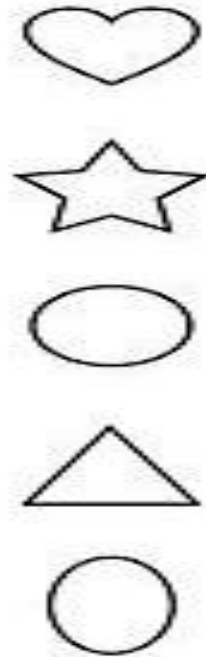

NAWABEGH AL-RIYADH INTERNATIONAL SCHOOL

مدارس نوابغ الرياض العالمية
1st Semester (2022-2023)

1st Final Shapes & Colors Revision Worksheet

KG-2 (INT)

SHAPES & COLORS

Name:

Class: 2/

1.Match the shapes with the same.

2.Color the shapes with the colors that mentioned.

3. Trace & Color the diamond with blue.

4. Circle the correct shapes that mentioned its name ,and color it.

Circle		Yellow
Triangle		Red
Square		Green
Heart		Orange
Rectangle		Light Blue
Star		Pink