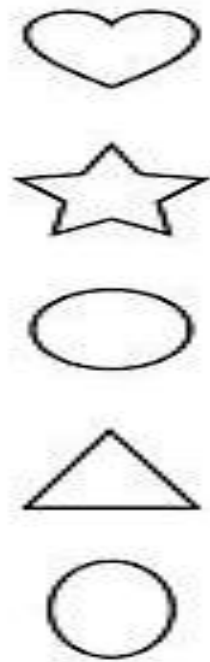

NAWABEGH AL-RIYADH INTERNATIONAL SCHOOL

مدارس نوابغ الرياض العالمية
1st Semester (2023-2024)

Shapes & Colors Final Revision Work Sheet

KG-2 (Int.)

SHAPES & COLORS

Name:

Class: 2/

Date: /10/2022

1: Match the shape with their same :

2: Color the shape with:

3.trace& Color diamond with blue :

4.color :

Yellow
Red
Green
Orange
Light blue

Circle		Pink
Triangle		
Square		
Heart		
Rectangle		
Star	